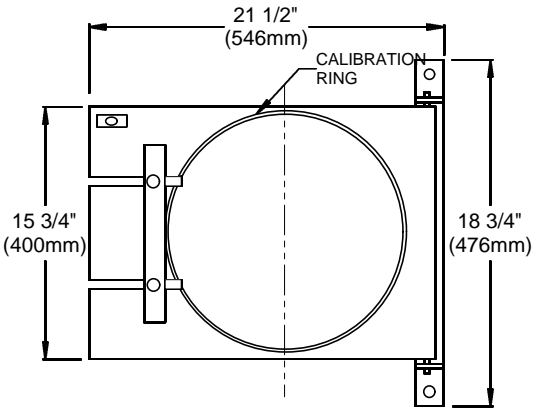

Model No.	Metric Model	
4D400-1AS (400 lbs)	4D200K-1AS (200 kgs)	Single Cylinder Scale
4D400-2AS (400 lbs)	4D200K-2AS (200 kgs)	Dual Cylinder Scale
Includes CENTURY HYDRAULIC DIAL INDICATOR		

AMMONIA-CYLINDER SCALE

Drawn by: SLP
 Date: 01/15/95
 Revised: 10/01/98
 Scale: NONE

Drawing Number

29889