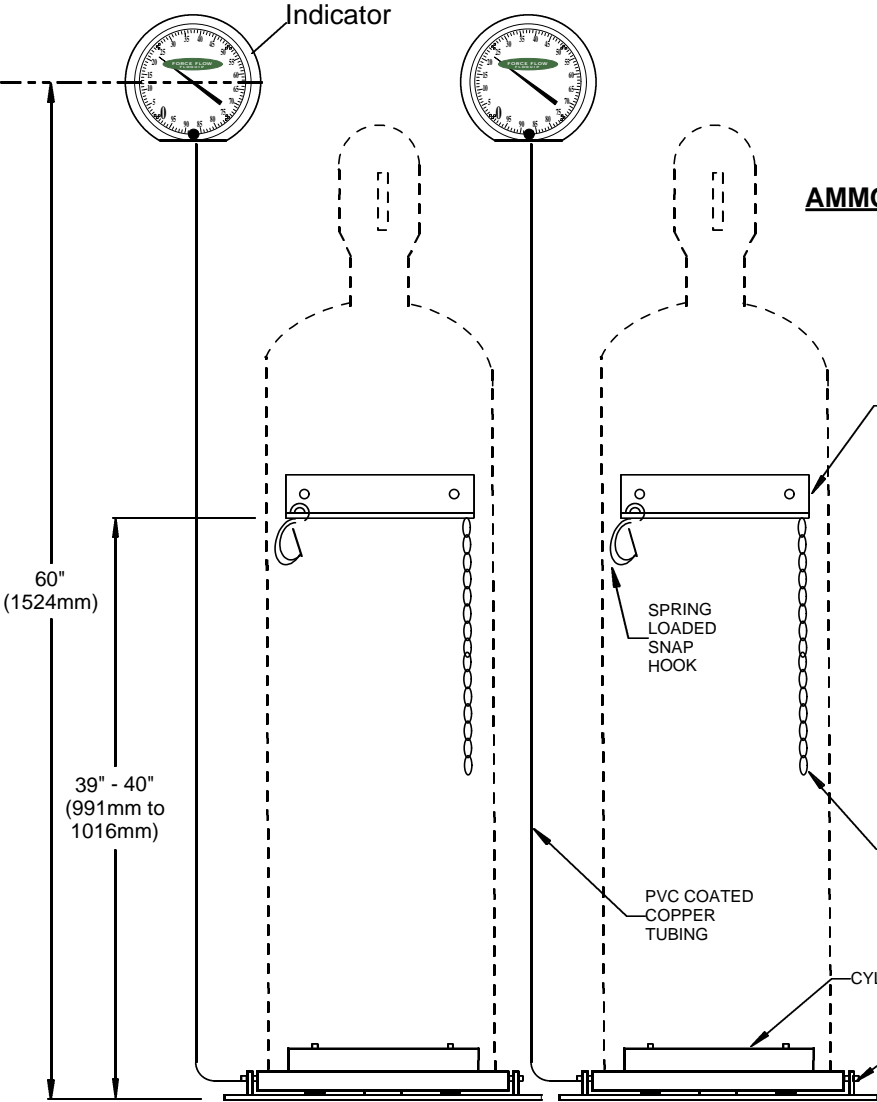

Model No.	Metric Model	
4D400-1AS (400 lbs)	4D200K-1AS (200 kgs)	Single Cylinder Scale
4D400-2AS (400 lbs)	4D200K-2AS (200 kgs)	Dual Cylinder Scale
Includes CENTURY HYDRAULIC DIAL INDICATOR		

AMMONIA-CYLINDER SCALE

Drawn by: SLP
 Date: 01/15/95
 Revised: 10/01/98
 Scale: NONE

Drawing Number

29889