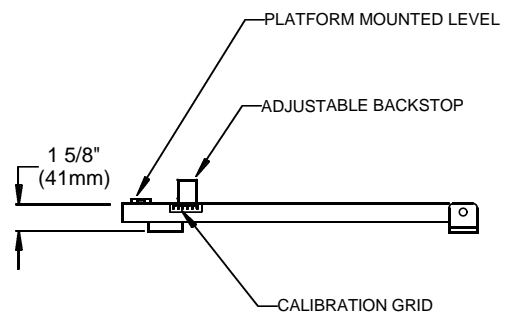

Model No.	Metric Model	
4D400-1AS (400 lbs)	4D200K-1AS (200 kgs)	Single Cylinder Scale
4D400-2AS (400 lbs)	4D200K-2AS (200 kgs)	Dual Cylinder Scale
Includes CENTURY HYDRAULIC DIAL INDICATOR		

AMMONIA-CYLINDER SCALE

Drawn by: SLP
 Date: 01/15/95
 Revised: 10/01/98
 Scale: NONE

Drawing Number

29889