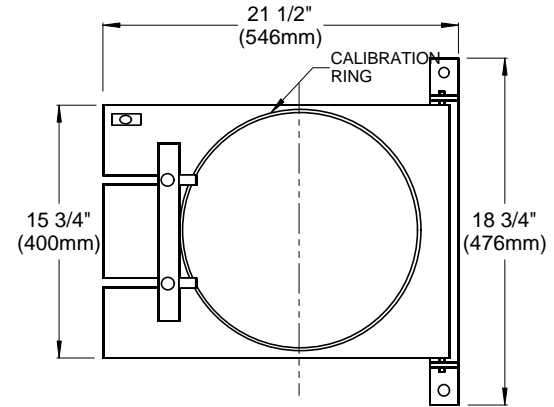

Model No. (Capacity)	Metric Model (Capacity)	
SR400-1AS (400 lbs)	SR200K-1AS (200 kgs)	Single Cylinder Scale
SR400-2AS (400 lbs)	SR200K-2AS (200 kgs)	Dual Cylinder Scale

Includes SOLO 1000 indicator with 4-20mA Output

AMMONIA-CYLINDER SCALE

1150-D Burnett Ave, Concord, CA 94520 USA
1-800-893-6723 US & Canada, Fax: 925-686-6713
www.forceflow.com / info@forceflow.com

AMMONIA-SCALE with SOLO 1000 ELECTRONIC INDICATOR

REF: T4IO&MICYLSOLOIAMMSOLO.tcw (WEB: AMMSOLO.pdf) 7/01

Drawn by: SLP
Date: 01/15/95
Revised: 10/01/98
Scale: NONE

Drawing Number

30311