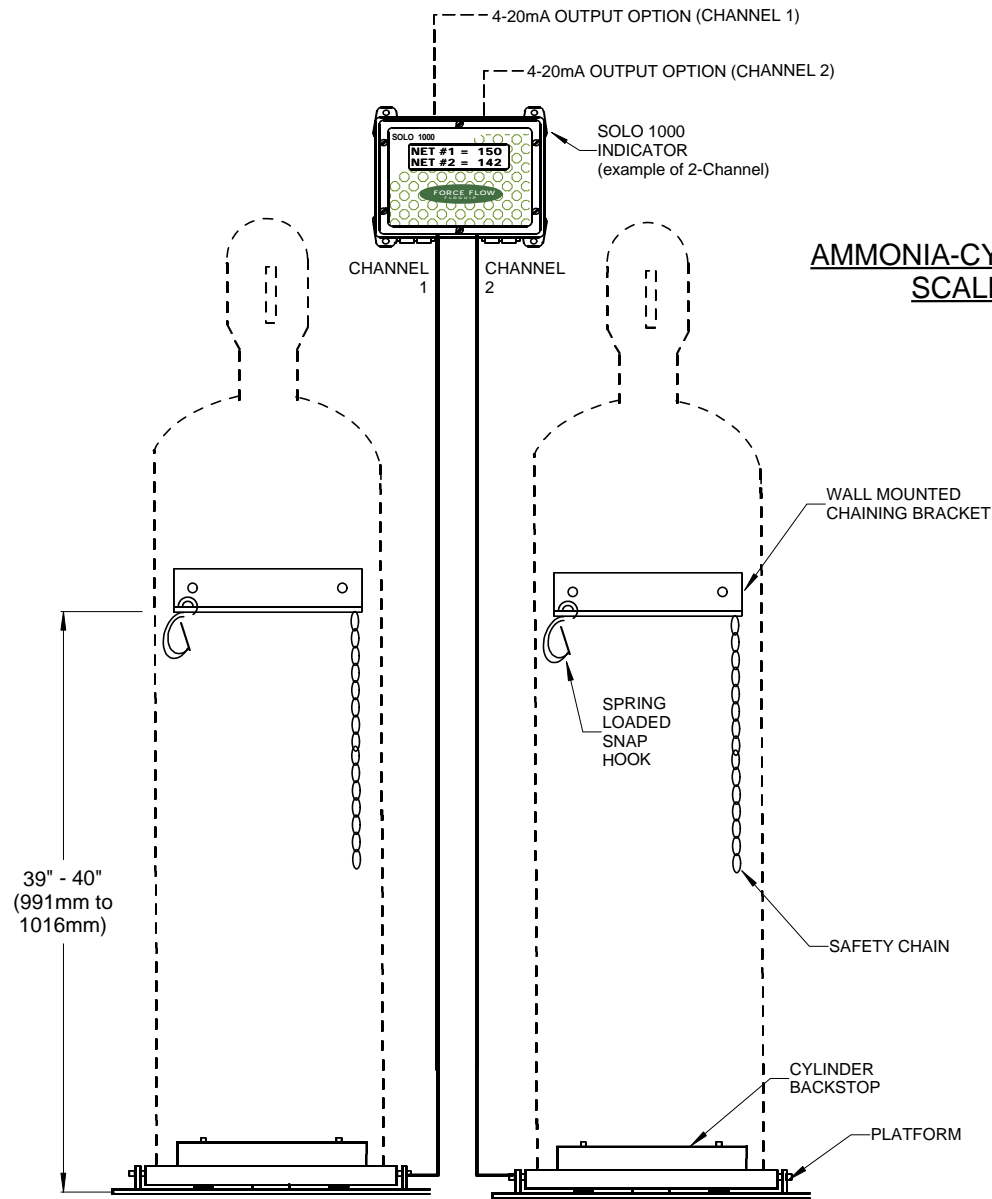

Model No. (Capacity)	Metric Model (Capacity)	
SR400-1AS (400 lbs)	SR200K-1AS (200 kgs)	Single Cylinder Scale
SR400-2AS (400 lbs)	SR200K-2AS (200 kgs)	Dual Cylinder Scale

Includes SOLO 1000 indicator with 4-20mA Output

AMMONIA-CYLINDER SCALE

1150-D Burnett Ave, Concord, CA 94520 USA
1-800-893-6723 US & Canada, Fax: 925-686-6713
www.forceflow.com / info@forceflow.com

AMMONIA-SCALE with SOLO 1000 ELECTRONIC INDICATOR

REF: T4IO&MICYLSOLOIAMMSOLO.tcw (WEB: AMMSOLO.pdf) 7/01

Drawn by: SLP
Date: 01/15/95
Revised: 10/01/98
Scale: NONE

Drawing Number

30311