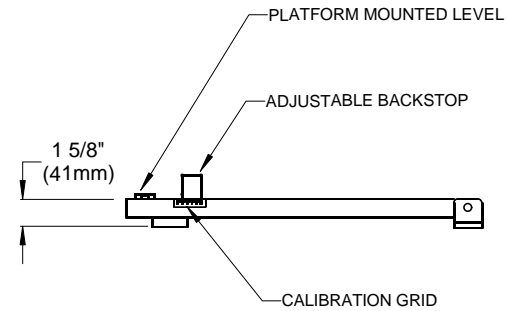

Model No. (Capacity)	Metric Model (Capacity)	
SR400-1AS (400 lbs)	SR200K-1AS (200 kgs)	Single Cylinder Scale
SR400-2AS (400 lbs)	SR200K-2AS (200 kgs)	Dual Cylinder Scale

Includes SOLO 1000 indicator with 4-20mA Output

AMMONIA-CYLINDER SCALE

1150-D Burnett Ave, Concord, CA 94520 USA
1-800-893-6723 US & Canada, Fax: 925-686-6713
www.forceflow.com / info@forceflow.com

AMMONIA-SCALE with SOLO 1000 ELECTRONIC INDICATOR

REF: T4IO&MICYLSOLOIAMMSOLO.tcw (WEB: AMMSOLO.pdf) 7/01

Drawn by: SLP
Date: 01/15/95
Revised: 10/01/98
Scale: NONE

Drawing Number

30311