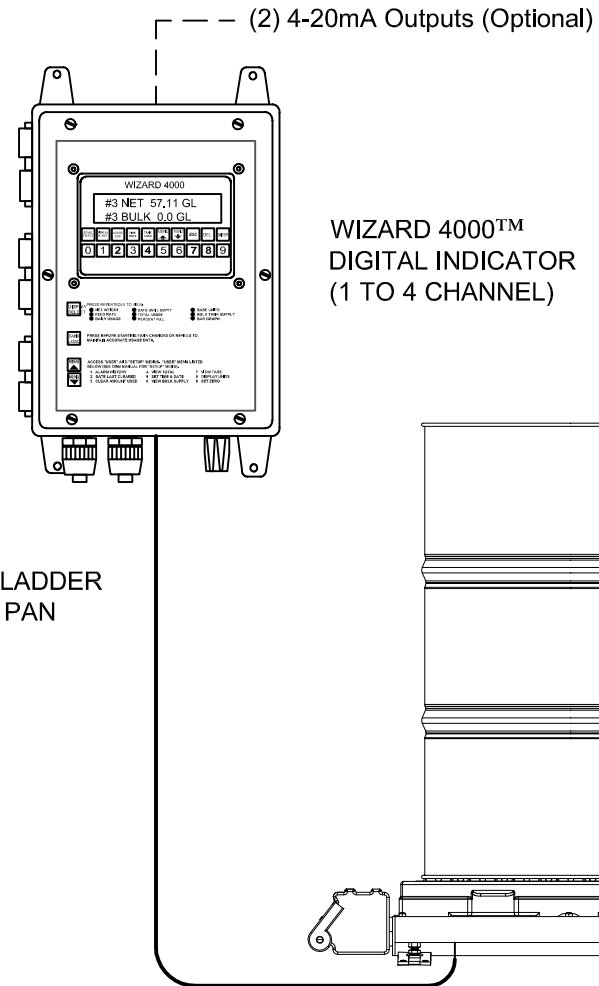

**MODEL**

4000-1  
26-SC6-HA4

**DESCRIPTION**

WIZARD 4000™ indicator  
High-Accuracy (4 Load Cell)  
platform, containment pan and  
containment bladder

2430 Stanwell Dr, Concord, CA 94520 USA  
Phone: +1(925)686-6700, 1-800-893-6723  
www.forceflowscales.com

MODEL 26-SC6-HA4  
SPILLSAFE LX DRUM-SCALE  
WITH WIZARD 4000™ INDICATOR

Drawn by: KBV

Date: 9/4/19

Revised:

Revision #:

Drawing Number

32003