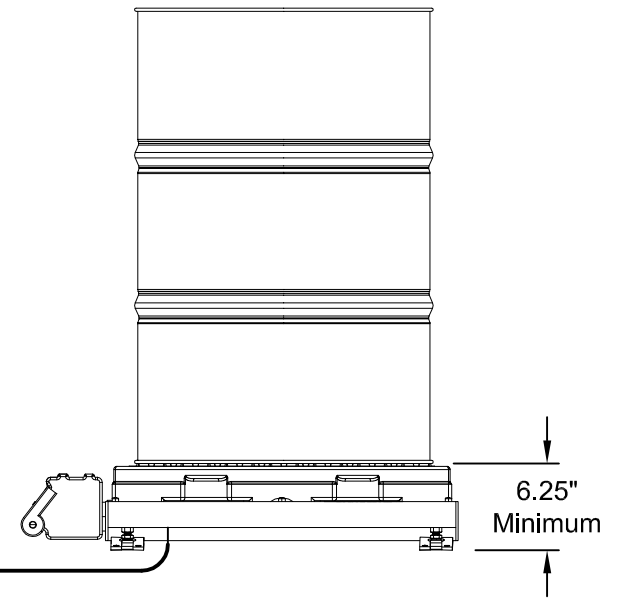

**MODEL**

4000-1  
26-SC6-HA4

**DESCRIPTION**

WIZARD 4000™ indicator  
High-Accuracy (4 Load Cell)  
platform, containment pan and  
containment bladder

2430 Stanwell Dr, Concord, CA 94520 USA  
Phone: +1(925)686-6700, 1-800-893-6723  
www.forceflowscales.com

MODEL 26-SC6-HA4  
SPILLSAFE LX DRUM-SCALE  
WITH WIZARD 4000™ INDICATOR

Drawn by: KBV

Date: 9/4/19

Revised:

Revision #:

Drawing Number

32003