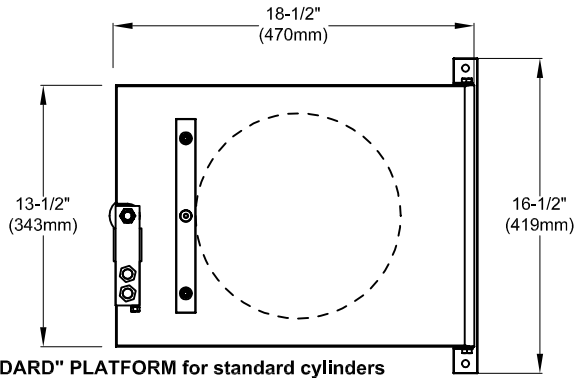

STANDARD MODEL (lb)	METRIC MODEL (kg)	DESCRIPTION
GR150-1	GR100K-1	Single Electronic Cylinder Scale with Single Channel SOLO G2 Weight Indicator with 4-20mA Outputs.

2430 Stanwell Dr, Concord, CA 94520 USA
 Phone: +1(925)686-6700, 1-800-893-6723
 www.forceflowscales.com

SINGLE ELECTRONIC
 CHLOR-SCALE 150™ with
 SOLO G2™ INDICATOR
 for 150 LB CYLINDERS

Drawn by: KBV

Date: 9/24/19

Revised:

Revision #:

Drawing Number

32008