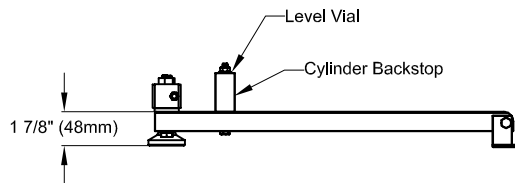

STANDARD MODEL (lb)	METRIC MODEL (kg)	DESCRIPTION
GR150-1	GR100K-1	Single Electronic Cylinder Scale with Single Channel SOLO G2 Weight Indicator with 4-20mA Outputs.

2430 Stanwell Dr, Concord, CA 94520 USA
 Phone: +1(925)686-6700, 1-800-893-6723
 www.forceflowscales.com

SINGLE ELECTRONIC
 CHLOR-SCALE 150™ with
 SOLO G2™ INDICATOR
 for 150 LB CYLINDERS

Drawn by: KBV

Date: 9/24/19

Revised:

Revision #:

Drawing Number

32008