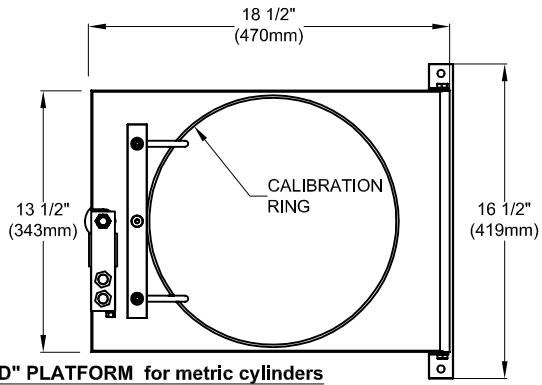

STANDARD MODEL (lb)	METRIC MODEL (kg)	DESCRIPTION
GR150-1	GR100K-1	Single Electronic Cylinder Scale with Single Channel SOLO G2 Weight Indicator with 4-20mA Outputs.

2430 Stanwell Dr, Concord, CA 94520 USA
 Phone: +1(925)686-6700, 1-800-893-6723
 www.forceflowscales.com

SINGLE ELECTRONIC
 CHLOR-SCALE 150™ with
 SOLO G2™ INDICATOR
 for 150 LB CYLINDERS

Drawn by: KBV

Date: 9/24/19

Revised:

Revision #:

Drawing Number

32008