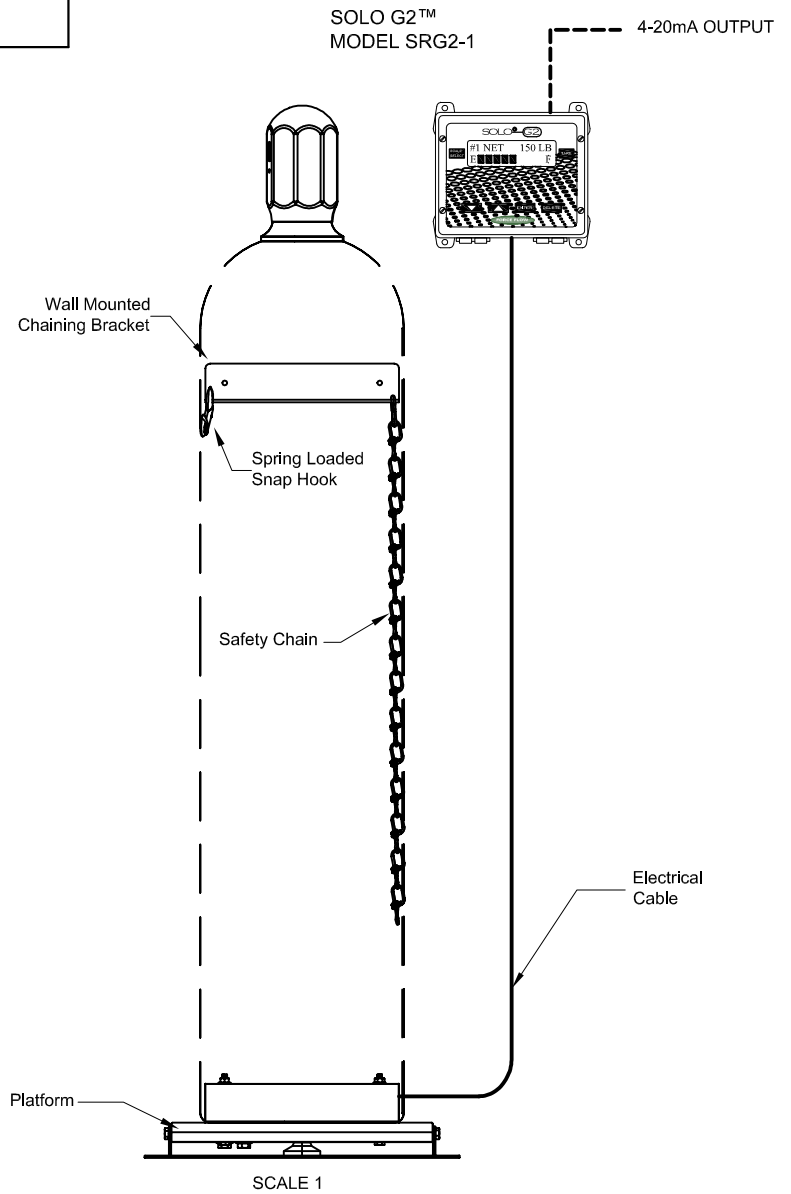

STANDARD MODEL (lb)	METRIC MODEL (kg)	DESCRIPTION
GR150-1	GR100K-1	Single Electronic Cylinder Scale with Single Channel SOLO G2 Weight Indicator with 4-20mA Outputs.

2430 Stanwell Dr, Concord, CA 94520 USA
 Phone: +1(925)686-6700, 1-800-893-6723
 www.forceflowscales.com

SINGLE ELECTRONIC
 CHLOR-SCALE 150™ with
 SOLO G2™ INDICATOR
 for 150 LB CYLINDERS

Drawn by: KBV

Date: 9/24/19

Revised:

Revision #:

Drawing Number

32008