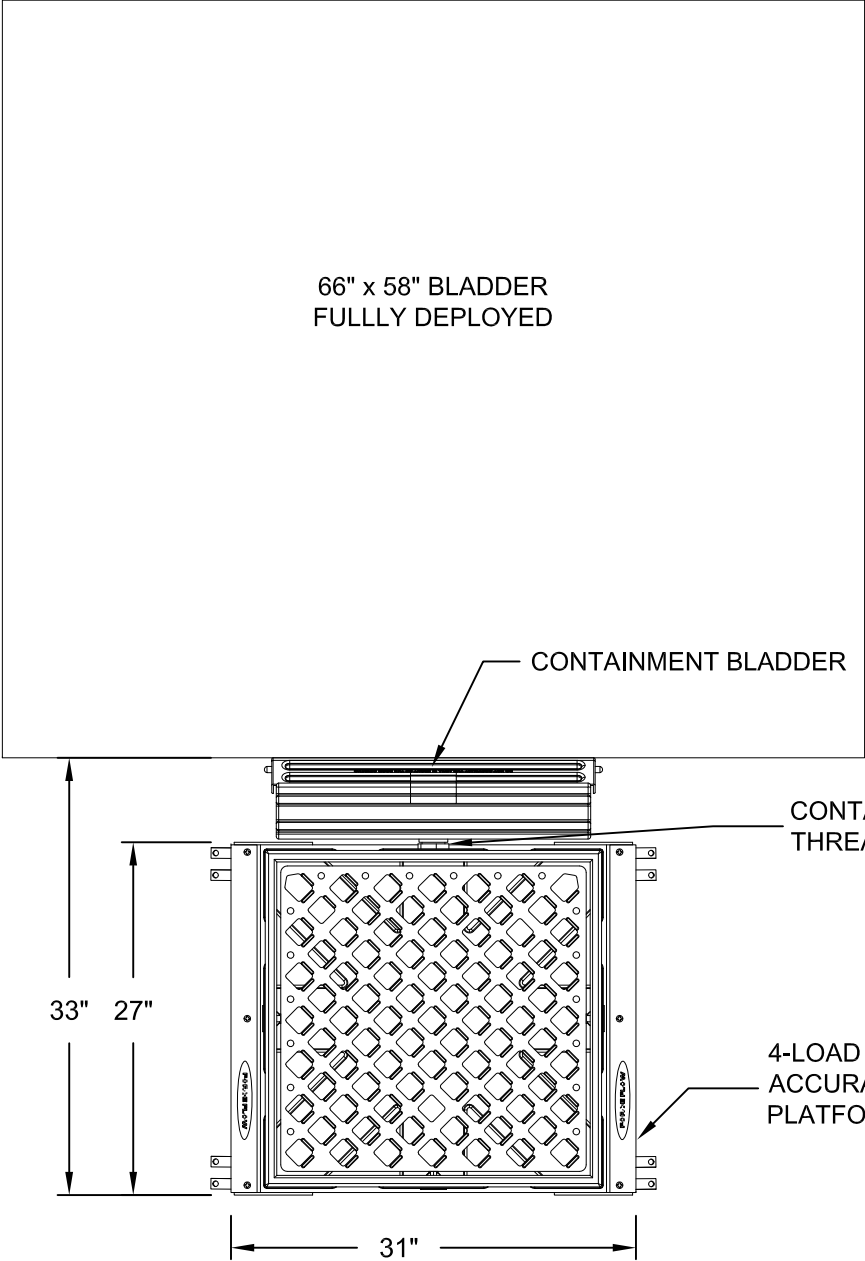

MODEL

SRG2-1
26-SC6-HA4

DESCRIPTION

SOLO G2 indicator
High-Accuracy (4 Load Cell)
platform, containment pan and
containment bladder

2430 Stanwell Dr, Concord, CA 94520 USA
1-800-893-6723 US & Canada, Fax: 925-686-6713
www.forceflow.com / info@forceflow.com

MODEL 26-SC6-HA4
SPILLSAFE LX DRUM-SCALE
WITH SOLO G2 INDICATOR

Drawn by: KBV
Date: 3/6/19
Revised:
Revision #:

Drawing Number

31989