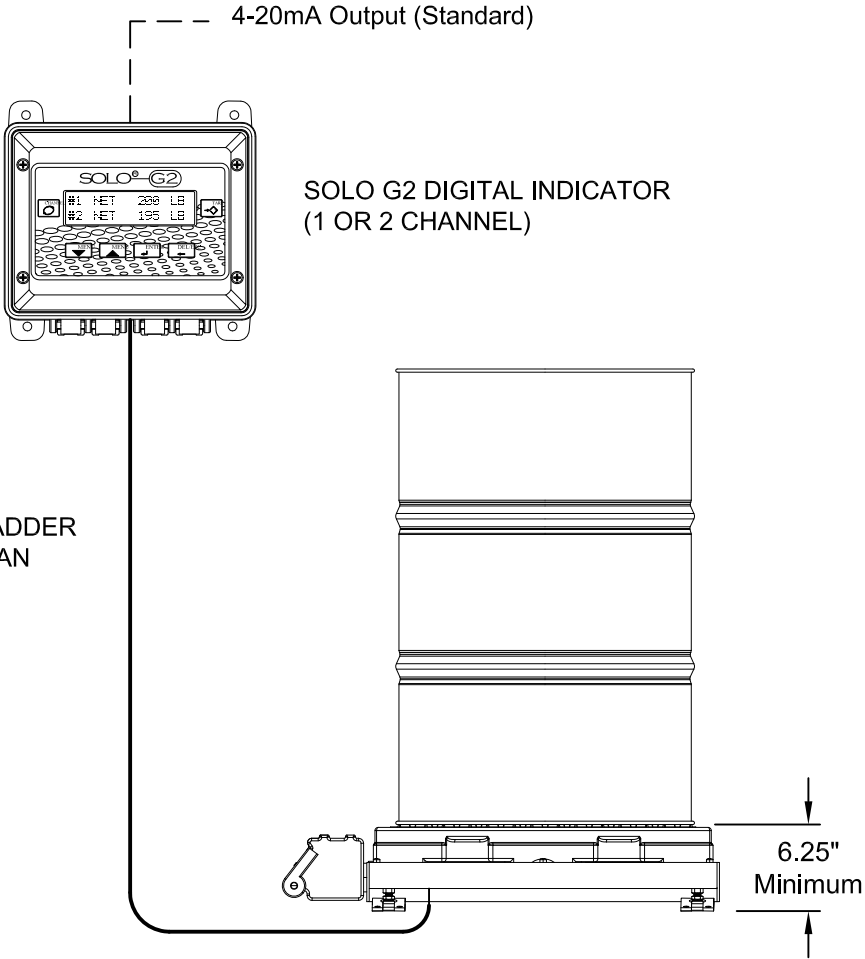

MODEL

SRG2-1
26-SC6-HA4

DESCRIPTION

SOLO G2 indicator
High-Accuracy (4 Load Cell)
platform, containment pan and
containment bladder

2430 Stanwell Dr, Concord, CA 94520 USA
1-800-893-6723 US & Canada, Fax: 925-686-6713
www.forceflow.com / info@forceflow.com

MODEL 26-SC6-HA4
SPILLSAFE LX DRUM-SCALE
WITH SOLO G2 INDICATOR

Drawn by: KBV
Date: 3/6/19
Revised:
Revision #:

Drawing Number

31989